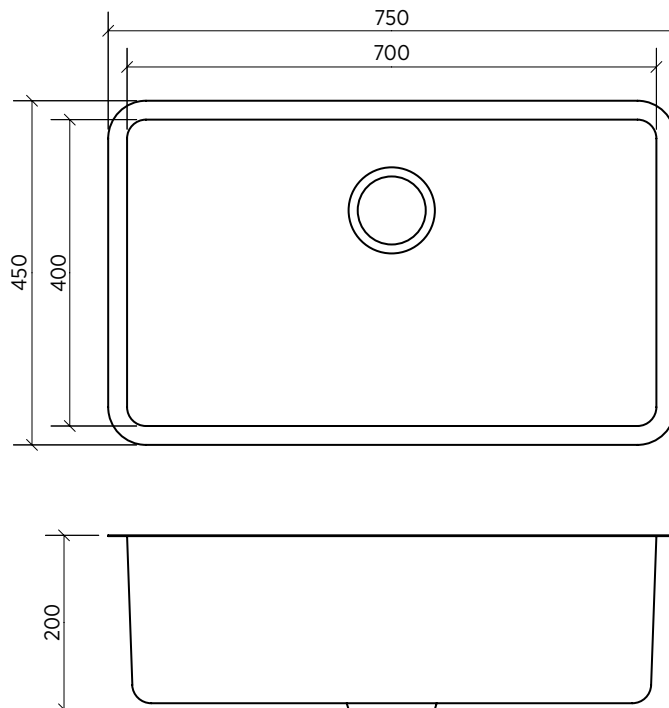

- Square lines and silk finish
- Superior rim finish, designed for abovement or undermount installation
- 1.0 mm thick premium 304 grade stainless steel
- Deep, large capacity bowls
- Easy to clean corners
- Sound deadening
- Designer basket waste

SUMMARY	Single bowl, extra-large
ORDER CODE	SKS-KU700
WASTE	Includes basket waste
OVERFLOW	Optional overflow kit available
BOWL SIZE	700 x 400 mm, 200 mm deep
CAPACITY	55 litres
ACCESSORIES	A variety of accessories is available.

### Please note

- All measurements are in millimetres.
- Always use the actual product to verify cutout.
- Specifications may vary without notice as part of our continuous improvement practices.

DS-SKS-KU700 | v 2.0